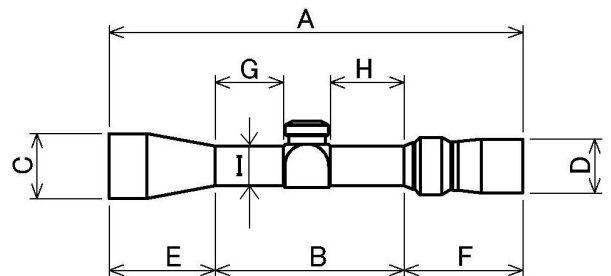

5x-50x56 Rifle Scope SPECIFICATIONS		
ITEM	(Low)	(High)
Magnification	5X	50X
Effective Lens Diameter	56mm	
Body Tube Diameter	34mm	
Exit Pupil Diameter		1.12mm
Field of View real	4°	0.4°
Eye Relief	96-101mm	92-98mm
1 Click Adjustment	1/8MOA	
Elevation Travel	60MOA	
Windage Travel	40MOA	
Focus	Side Focus/Parallax	
Distance	10Yd-infinity	
Finish	Matte Black	
Reticle	1/8dot, 3/32dot, 1/16dot, MTR-1, MTR-2	
Total Length (-1D)	398mm	
Weight	830g	

A	398mm
B	166mm
C	64mm
D	41mm
E	144mm
F	88mm
G	79mm
H	51mm
I	34mm

**2010 New**

# March-X 8x-80x56

Objective lens 56mm Series  
34mm Body tube

The March-X Tactical Series have a 10x magnification range.

Elevation/Windage travel : 1 click 1/8MOA

1 turn 10MOA

8x-80x56 Scope was designed to eliminate optical aberration without compromise, utilizing high-end extra-low dispersion (ED) lenses.

8x-80x56 Rifle Scope SPECIFICATIONS		
ITEM	(Low)	(High)
Magnification	8X	80X
Effective Lens Diameter	56mm	
Body Tube Diameter	34mm	
Exit Pupil Diameter		0.7mm
Field of View real	2.5°	0.25°
Eye Relief	89-95mm	83-97mm
1 Click Adjustment	1/8MOA	
Elevation Travel	60MOA	
Windage Travel	40MOA	
Focus	Side Focus/Parallax	
Distance	10Yd-infinity	
Finish	Matte Black	
Reticle	1/8dot, 3/32dot, 1/16dot, MTR-1, MTR-2	
Total Length (-1D)	407mm	
Weight	845g	