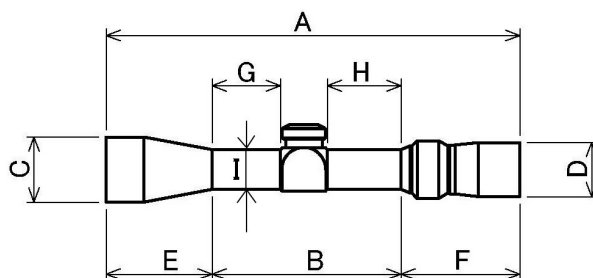

# March-X 5x-50x56

Objective lens 56mm Series  
34mm Body tube

The March-X Tactical Series have a 10x magnification range.  
Elevation/Windage travel : 1 click 1/8MOA  
1 turn 10MOA

5x-50x56 Scope was designed to eliminate optical aberration without compromise, utilizing high-end extra-low dispersion (ED) lenses.

5x-50x56 Rifle Scope SPECIFICATIONS		
ITEM	(Low)	(High)
Magnification	5X	50X
Effective Lens Diameter	56mm	
Body Tube Diameter	34mm	
Exit Pupil Diameter		1.12mm
Field of View real	4°	0.4°
Eye Relief	96-101mm	92-98mm
1 Click Adjustment	1/8MOA	
Elevation Travel	60MOA	
Windage Travel	40MOA	
Focus	Side Focus/Parallax	
Distance	10Yd-infinity	
Finish	Matte Black	
Reticle	1/8dot, 3/32dot, 1/16dot, MTR-1, MTR-2	
Total Length (-1D)	398mm	
Weight	830g	

A	398mm
B	166mm
C	64mm
D	41mm
E	144mm
F	88mm
G	79mm
H	51mm
I	34mm

**2010 New**

8x-80x56 Rifle Scope SPECIFICATIONS		
ITEM	(Low)	(High)
Magnification	8X	80X
Effective Lens Diameter	56mm	
Body Tube Diameter	34mm	
Exit Pupil Diameter		0.7mm
Field of View real	2.5°	0.25°
Eye Relief	89-95mm	83-97mm
1 Click Adjustment	1/8MOA	
Elevation Travel	60MOA	
Windage Travel	40MOA	
Focus	Side Focus/Parallax	
Distance	10Yd-infinity	
Finish	Matte Black	
Reticle	1/8dot, 3/32dot, 1/16dot, MTR-1, MTR-2	
Total Length (-1D)	407mm	
Weight	845g	